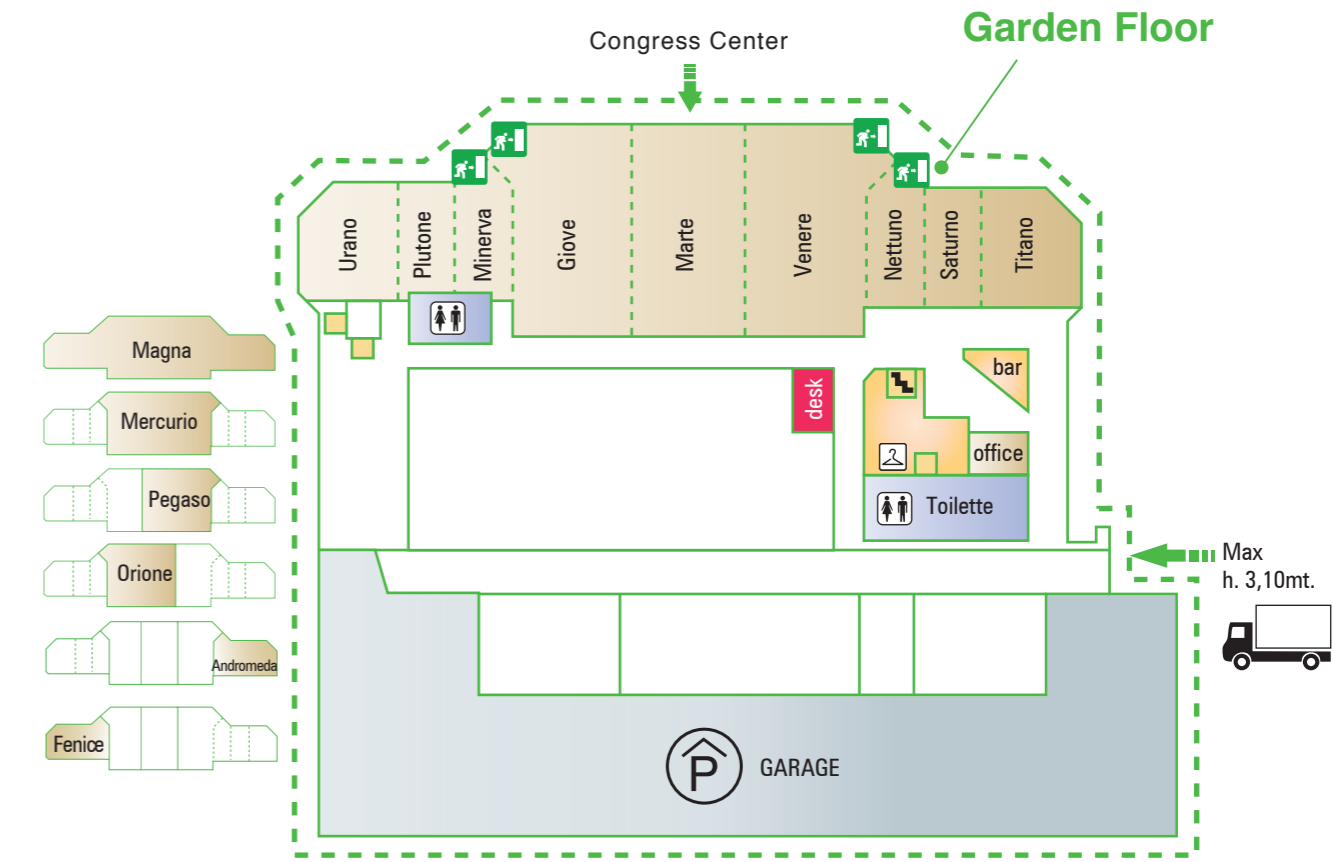

Grand Hotel Dino

LAGO MAGGIORE

GRAND HOTEL DINO - CONGRESS CENTER

www.zaccherahotels.com

MAIN FLOOR		PRESIDENT	VIP	EXECUTIVE	ROYAL A	ROYAL B	ROYAL C	PAVILLON ROYAL	ROOM STUDIO	3 ISOLE <small>BELLA+PESCATORI+MADRE</small>	BELLA	PESCATORI	MADRE	PANORAMA	TOWER
	Mq	48	37	36	46	32	101	300	21	850	280	280	280	190	24
	Size	10.28x4.69x3.26h	7.98x4.69x3.26h	7.53x4.84x3.26h	9.90x4.69x3.26h	6.30x5.20x3.26h	9.90x10.28x3.26h	20x15x3.26h	6x3.50x2.75h	38x22x3.50h	23.2x12.5x3.50h	23.20x12.50x3.50h	23.20x12.50x3.50h	15.70x12.30x3.50h	8x3x2.80h
	Way in room	1.03x2.35h	1.80x2.35h	1.03x2.35h	1.03x2.35h	2x2.35h	1.03x2.35h	1.80x2.35h	0.78x2.09h	3.80x3.20h	3.80x3.20h	2.25x3.20h	2.25x3.20h	2.20x2.80h	0.85x2.15h
	Kw	5	5	5	5	5	5	50	5	50	50	50	50	50	5
	Theatre	30	20	20	30	20	60		20						12
	School	20	15	15	20	15	30								
	U-shape	25	15	15	25	15	25								
	Board room	20	12	12	20	12	20		15						10
	Cabaret	24	16	16	24	12	40								
Cocktail	50	25	25	50	30	100	300		1200	300	300	300	220	20	
Gala	30	20	20	32	20	50	200		600	200	200	200	180		
Buffet	25	15	15	25	20	50	180		500	150	150	150	150		
Terrace					20	20	60		200	50	50	50	50		