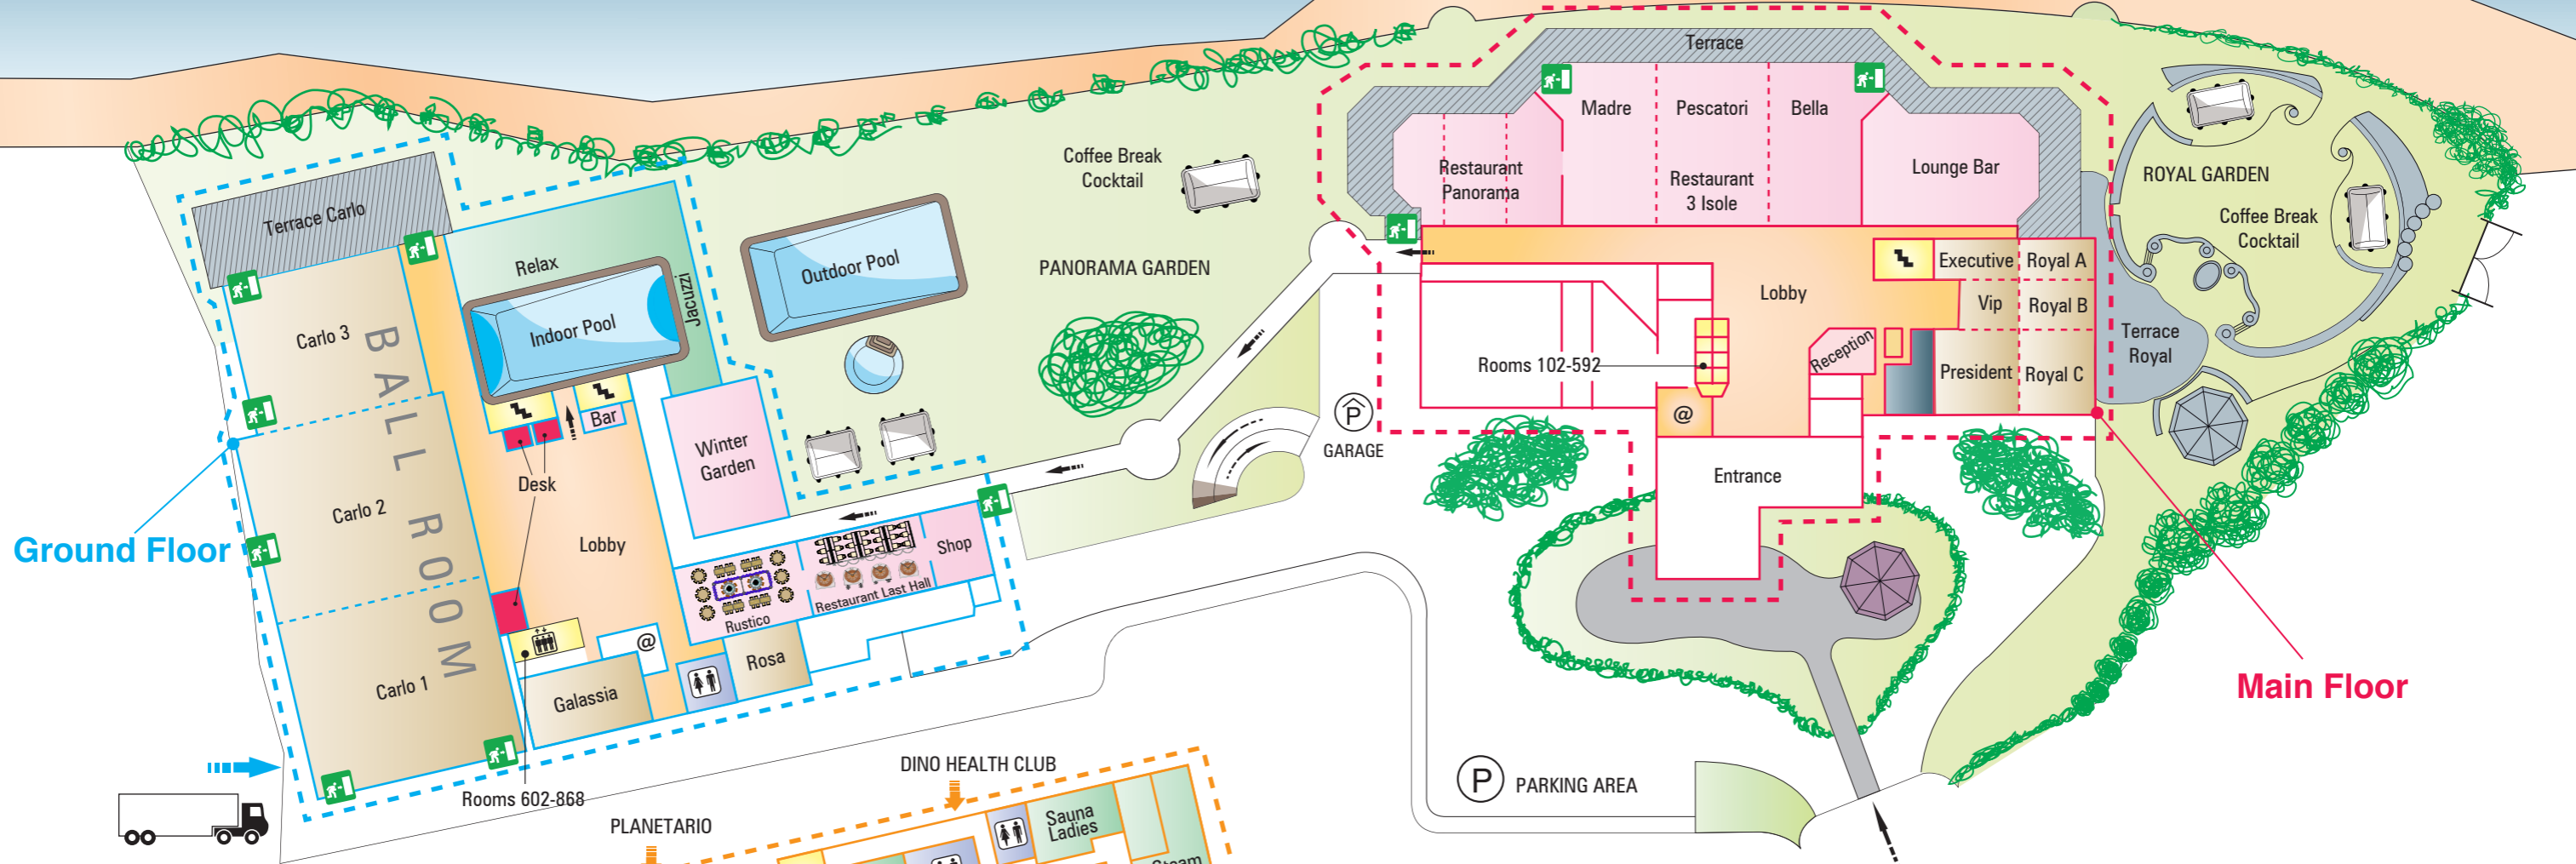

Grand Hotel Dino

LAGO MAGGIORE

GRAND HOTEL DINO - CONGRESS CENTER

www.zaccherahotels.com

MAIN FLOOR		PRESIDENT	VIP	EXECUTIVE	ROYAL A	ROYAL B	ROYAL C	PAVILLON ROYAL	ROOM STUDIO	3 ISOLE <small>BELLA+PESCATORI+MADRE</small>	BELLA	PESCATORI	MADRE	PANORAMA	TOWER
	Mq	48	37	36	46	32	101	300	21	850	280	280	280	190	24
	Size	10.28x4.69x3.26h	7.98x4.69x3.26h	7.53x4.84x3.26h	9.90x4.69x3.26h	6.30x5.20x3.26h	9.90x10.28x3.26h	20x15x3.26h	6x3.50x2.75h	38x22x3.50h	23.2x12.5x3.50h	23.20x12.50x3.50h	23.20x12.50x3.50h	15.70x12.30x3.50h	8x3x2.80h
	Way in room	1.03x2.35h	1.80x2.35h	1.03x2.35h	1.03x2.35h	2x2.35h	1.03x2.35h	1.80x2.35h	0.78x2.09h	3.80x3.20h	3.80x3.20h	2.25x3.20h	2.25x3.20h	2.20x2.80h	0.85x2.15h
	Kw	5	5	5	5	5	5	50	5	50	50	50	50	50	5
	Theatre	30	20	20	30	20	60		20						12
	School	20	15	15	20	15	30								
	U-shape	25	15	15	25	15	25								
	Board room	20	12	12	20	12	20		15						10
	Cabaret	24	16	16	24	12	40								
Cocktail	50	25	25	50	30	100	300		1200	300	300	300	220	20	
Gala	30	20	20	32	20	50	200		600	200	200	200	180		
Buffet	25	15	15	25	20	50	180		500	150	150	150	150		
Terrace					20	20	60		200	50	50	50	50		